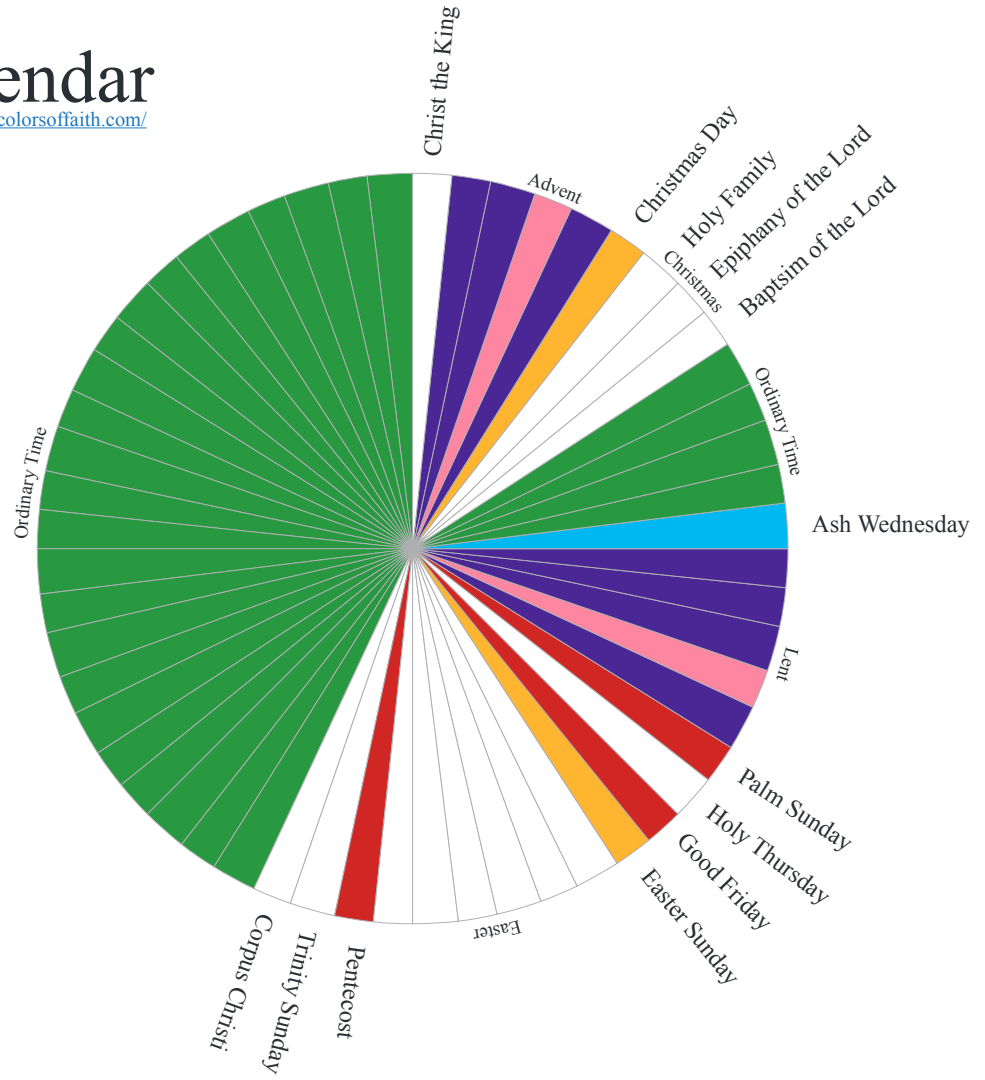

Liturgical Calendar

for more details visit <http://colorsoffaitth.com/>

Liturgical Calendar Directions

Beads by Color per Student

29	Green
01	Blue
07	Purple
02	Pink
02	Gold
03	Red
13	White
01	Rope/cord/yarn/string
01	plastic needle(optional)

String beads as follows:

Ordinary Time	25	Green
Christ the King	01	White
Advent	02	Purple
	01	Pink
	01	Purple
Christmas Day	01	Gold
	03	White
Ordinary Time	04	Green
Ash Wednesday	01	Blue
Lent	03	Purple
	01	Pink
	01	Purple
Palm Sunday	01	Red
Holy Thursday	01	White
Good Friday	01	Red
Easter Sunday	01	Gold
Easter	06	White
Pentecost	01	Red
	02	White